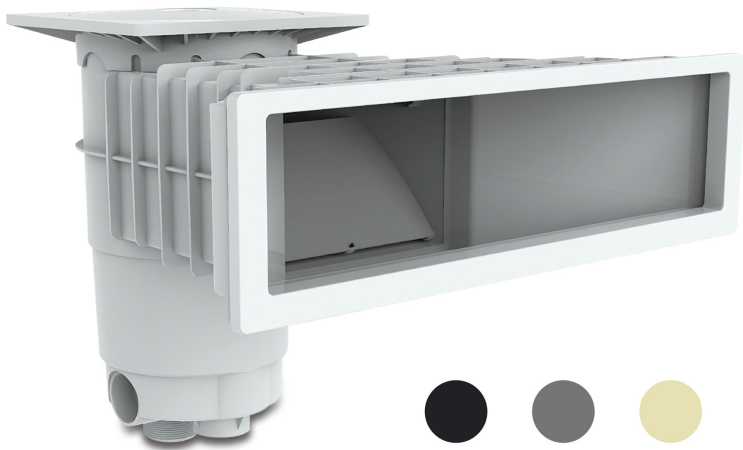

Weltico Skimmer ABS 1 1/2" x 2" female thread white type A500 Design (7039318)

weltico

TECHNICAL SPECIFICATIONS

Type	A500 Design
Material	ABS/stainless steel
Suitable for	liner and concrete pools
Connection	female thread
Colour	white
Size	1 1/2" x 2"

DIMENSIONS

A	583 mm
B	443 mm
C	542 mm
D	157.5 mm
E	266 mm
F	317 mm
G	494.7 mm
H	118.7 mm

PRODUCT INFORMATION

Approx. 7 m³/h (at a rate of 1.5 m/s) if connected to the 1 1/2" outlet with a Ø50 pipe
Approx. 10 m³/h (at a rate of 1.5 m/s) if connected to the 2" outlet with a Ø63 pipe