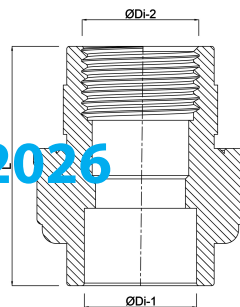

**VDL Union adaptor PVC-U 50  
mm x 1 1/2" glue socket x  
female thread 16bar grey type  
reinforced (7018219)**

**V-L** Van de Lande

# TECHNICAL SPECIFICATIONS

Colour	grey
Type	reinforced
Material	PVC-U
Material seal	EPDM
Connection	glue socket x female thread
Size	50 mm x 1 1/2"
Pressure	16 bar

## DIMENSIONS

F-2	23 mm
L	85 mm
ØDi-1	50 mm
ØDi-2	1,5 "

Last modified date: 14/03/2026

Bosta UK Ltd.  
Reflection House  
Olding Road  
Bury St. Edmunds  
Suffolk  
IP33 3TA  
T +44 (0) 1284 716580  
E [enquiries@bosta.co.uk](mailto:enquiries@bosta.co.uk)  
<http://www.bosta.com>