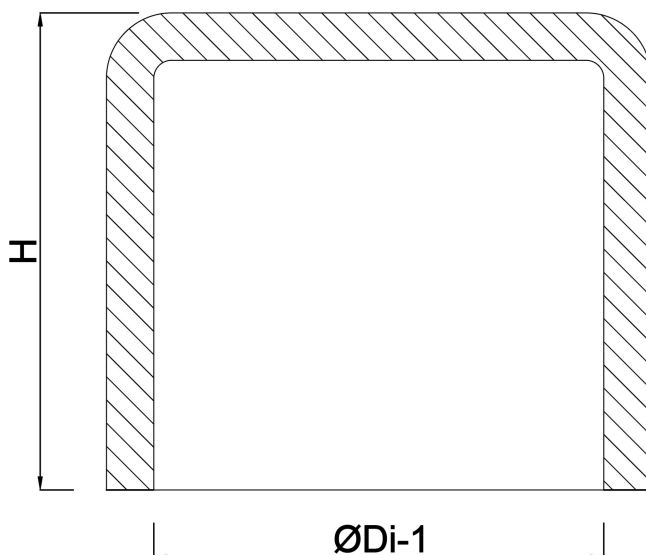

VDL Cap PVC-U 40 mm glue socket 16bar grey (7002815)

VL Van de Lande

TECHNICAL SPECIFICATIONS

Colour grey

Material PVC-U

Size 40 mm

Connection glue socket

Pressure 16 bar

DIMENSIONS

ØDi-1 40 mm

P-1 26 mm

H 40 mm

Last modified date: 05/10/2025

Bosta UK Ltd.
Reflection House
Olding Road
Bury St. Edmunds
Suffolk
IP33 3TA
T +44 (0) 1284 716580
E enquiries@bosta.co.uk
<http://www.bosta.com>