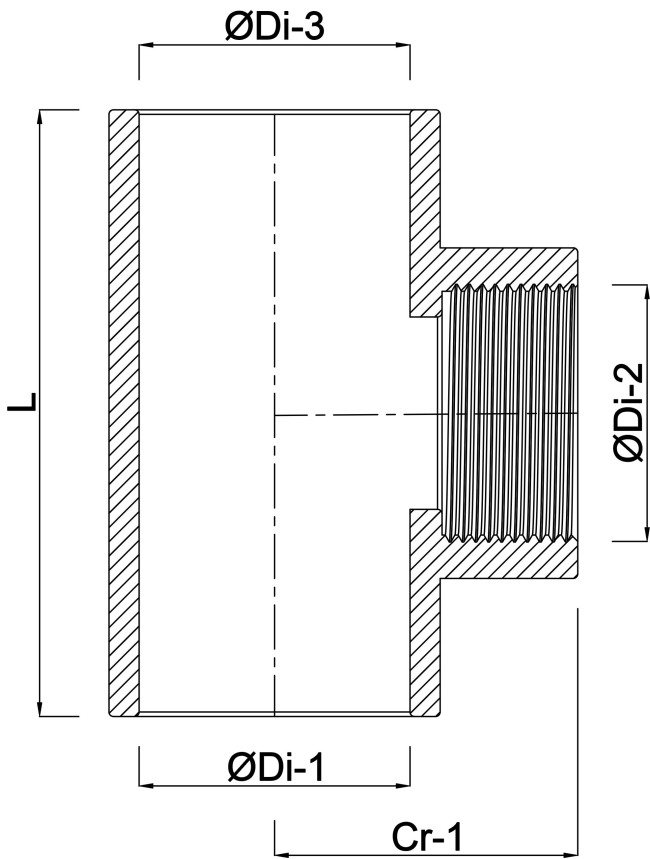

**VDL Adaptor T-piece 90° PVC-U
20 mm x 1/2" x 20 mm glue
socket x female thread x glue
socket 16bar grey type
reinforced (7002548)**

VL Van de Lande

TECHNICAL SPECIFICATIONS

Colour	grey
Material	PVC-U
Type	reinforced
Size	20 mm x 1/2" x 20 mm
Connection	glue socket x female thread x glue socket
Pressure	16 bar

DIMENSIONS

Cr-1	28 mm
F-2	15 mm
L	27 mm
P-1	16 mm
P-3	16 mm
ØDi-1	20 mm
ØDi-2	1/2 "
ØDi-3	20 mm
β	90 °

Last modified date: 14/03/2026

Bosta UK Ltd.
Reflection House
Olding Road
Bury St. Edmunds
Suffolk
IP33 3TA
T +44 (0) 1284 716580
E enquiries@bosta.co.uk
<http://www.bosta.com>