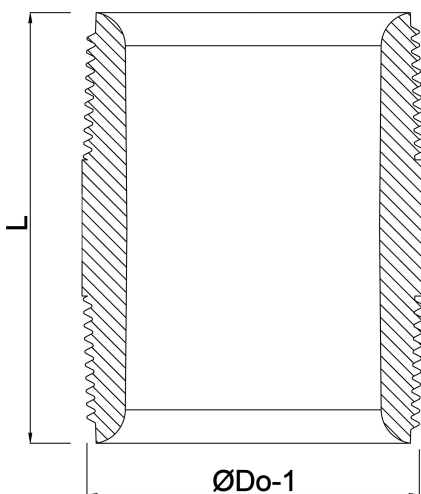

**Profec Nr. 531 Smooth nipple
brass 1/2" male thread 40bar
30 mm (0710479)**

TECHNICAL SPECIFICATIONS

Material	brass
Connection	male thread
Fitting nr.	Nr. 531
Pressure	40 bar
Size	1/2"
Length	30 mm

DIMENSIONS

F-1	30 mm
L	30 mm
ØDo-1	1/2 "

Last modified date: 13/03/2026

Bosta UK Ltd.
Reflection House
Olding Road
Bury St. Edmunds
Suffolk
IP33 3TA
T +44 (0) 1284 716580
E enquiries@bosta.co.uk
<http://www.bosta.com>