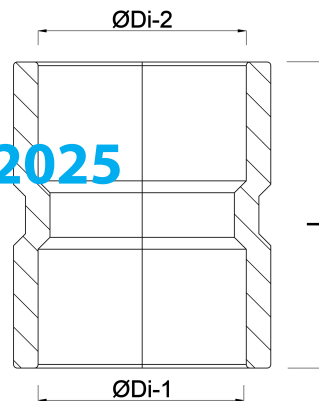

**Profec Transition socket PVC-U
110 mm x 4" glue socket x
imperial glue socket 16bar
grey (0169908)**

TECHNICAL SPECIFICATIONS

Colour	grey
Material	PVC-U
Connection	glue socket x imperial glue socket
Pressure	16 bar
Size	110 mm x 4"

DIMENSIONS

L	133 mm
ØDi-1	110 mm
ØDi-2	4 "
P-1	57 mm
P-2	57 mm

Last modified date: 02/10/2025

Bosta UK Ltd.
Reflection House
Olding Road

Bury St. Edmunds
Suffolk
IP33 3TA
T +44 (0) 1284 716580
E enquiries@bosta.co.uk
<http://www.bosta.com>