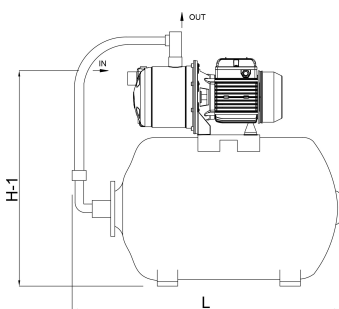

# TECHNICAL SPECIFICATIONS

Colour blue

Material stainless steel 304

Pump body stainless steel 304

Tank 24ltr ltr

Connection female thread

Voltage 230VAC

Max. temperature 50 °C

Size 1"

Power 0.74 kW

Height 565 mm

Ampere 4,7 A

Max flow rate 3.8 m<sup>3</sup>/h

## DIMENSIONS

H-1 420 mm

H-2 565 mm

L 560 mm

Length 560 mm

W-1 260 mm

Width 260 mm

# PRODUCT INFORMATION

Complete with 24 ltr. horizontal tank, pressure gauge and pressure switch. Pump will be supplied with cable and DIN plug. UK / DIN plug included for UK deliveries

**Last modified date: 24/05/2026**