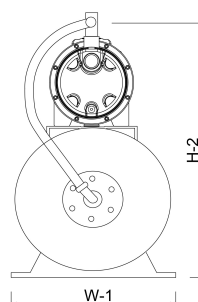

Size 1"

Power 0.74 kW

Height 565 mm

Ampere 4,7 A

Max flow rate 3.8 m<sup>3</sup>/h

## DIMENSIONS

H-1 420 mm

H-2 565 mm

L 560 mm

Length 560 mm

W-1 260 mm

Width 260 mm

# PRODUCT INFORMATION

Complete with 24 ltr. horizontal tank, pressure gauge and pressure switch. Pump will be supplied with cable and DIN plug. UK / DIN plug included for UK deliveries

**Last modified date: 24/05/2026**