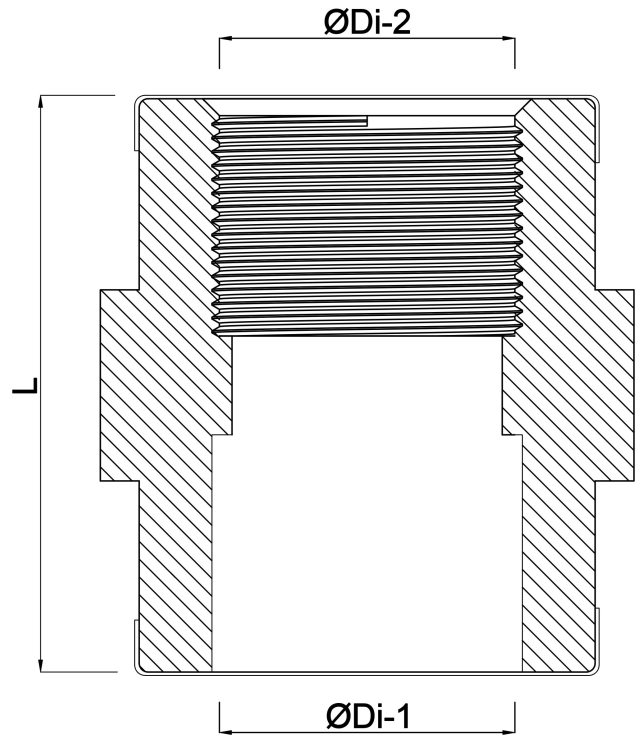

**VDL Adaptor socket PVC-U 50  
mm x 1 1/2" glue socket x  
female thread 10bar grey  
(7002761)**

**V-L Van de Lande**

# TECHNICAL SPECIFICATIONS

Colour	grey
Material	PVC-U
Size	50 mm x 1 1/2"
Connection	glue socket x female thread
Pressure	10 bar

# DIMENSIONS

F-1	25 mm
F-2	25 mm
L	58 mm
ØDi-1	50 mm
ØDi-2	1 1/2 "

**Last modified date: 24/05/2026**

Bosta UK Ltd.  
Reflection House  
Olding Road  
Bury St. Edmunds  
Suffolk  
IP33 3TA  
T +44 (0) 1284 716580  
E [enquiries@bosta.co.uk](mailto:enquiries@bosta.co.uk)  
<http://www.bosta.com>