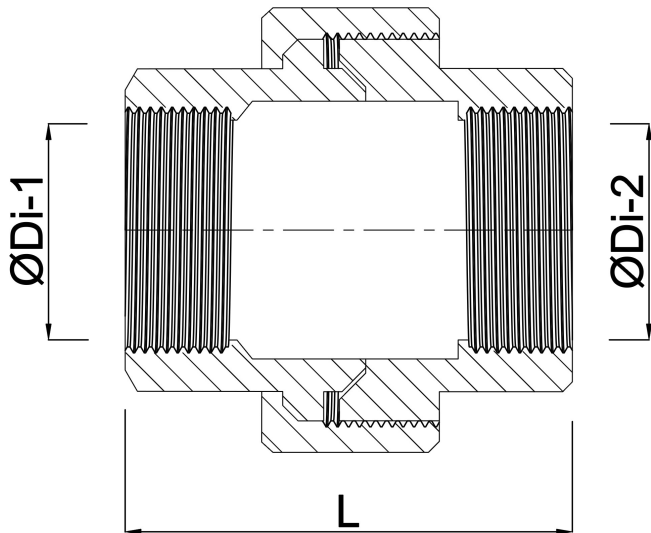

**Profec Nr. 340 Union coupler
cast iron galvanised 1 1/4"
female thread 25bar DVGW
type conical (1034007)**

TECHNICAL SPECIFICATIONS

Type	conical
Material	cast iron
Surface treatment	galvanised
Approval	DVGW
Connection	female thread
Fitting nr.	Nr. 340
Temperature range	-20°C - 120°C
Pressure	25 bar
Size	1 1/4"
Length	65 mm

DIMENSIONS

F-1	20 mm
F-2	20 mm
K-1	47 mm
K-2	47 mm
Kn	67 mm

L 65 mm

ØDi-1 1 1/4 "

ØDi-2 1 1/4 "

PRODUCT INFORMATION

Conical seal.

Last modified date: 14/03/2026