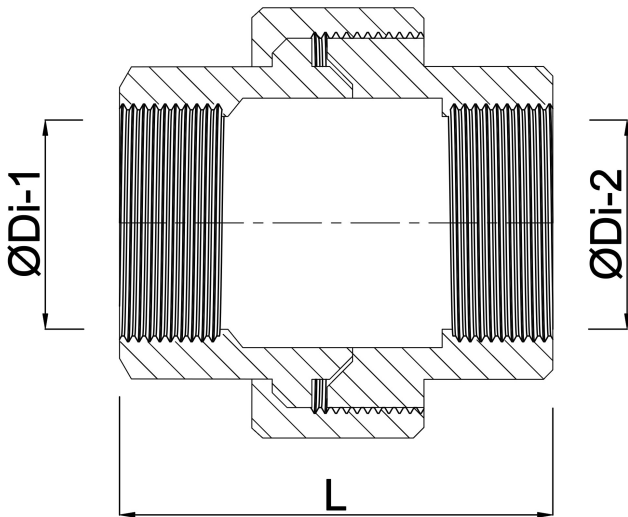

**Profec Nr. 340 Union coupler
cast iron galvanised 1 1/4"
female thread 25bar DVGW
type conical (1034007)**

TECHNICAL SPECIFICATIONS

Type	conical
Material	cast iron
Surface treatment	galvanised
Approval	DVGW
Connection	female thread
Fitting nr.	Nr. 340
Temperature range	-20°C - 120°C
Pressure	25 bar
Size	1 1/4"
Length	65 mm

DIMENSIONS

F-1	20 mm
F-2	20 mm
K-1	47 mm
K-2	47 mm
Kn	67 mm

L 65 mm

ØDi-1 1 1/4 "

ØDi-2 1 1/4 "

PRODUCT INFORMATION

Conical seal.

Last modified date: 24/05/2026