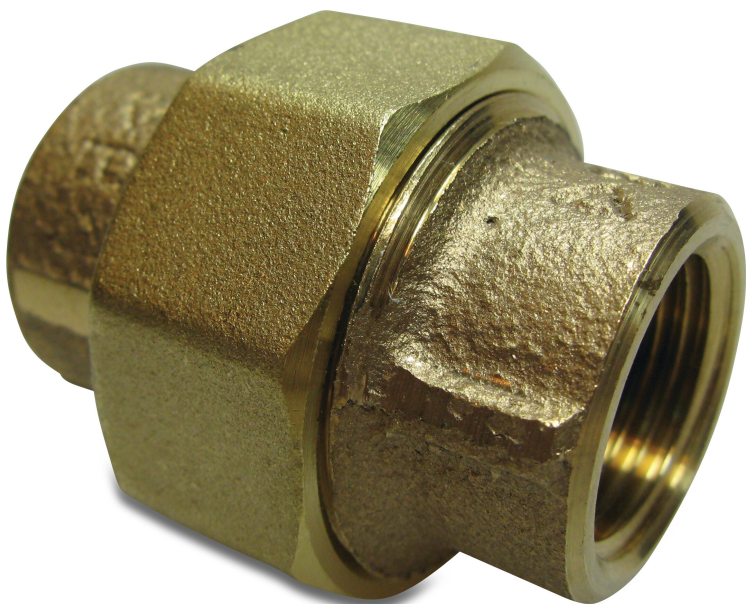

**Nr. 340 Union coupler bronze
1/2" female thread 16bar type
conical (0720546)**

TECHNICAL SPECIFICATIONS

Type	conical
Material	bronze
Connection	female thread
Fitting nr.	Nr. 340
Size	1/2"
Length	46 mm
Pressure	16 bar