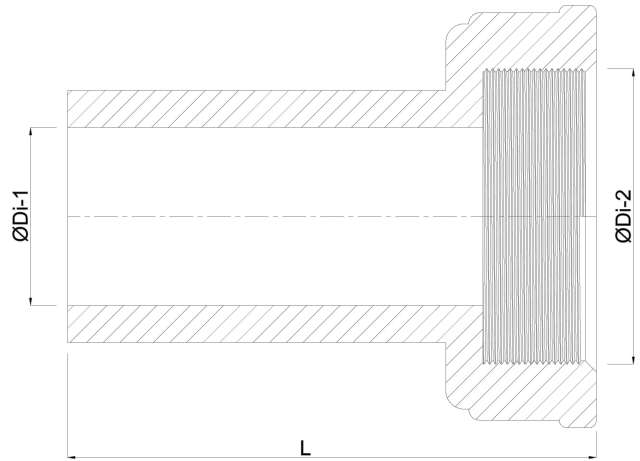

**VDL 2/3 union coupler PVC-U  
40 mm x 1 1/4" glue socket x  
female threaded nut 10bar  
grey (0110034)**

**V-L Van de Lande**

# TECHNICAL SPECIFICATIONS

Colour	grey
Material	PVC-U
Material seal	EPDM
Connection	glue socket x female threaded nut
Size	40 mm x 1 1/4"
Length	60 mm
Pressure	10 bar

# DIMENSIONS

Hi-1	29 mm
L	63 mm
Mold	hand formed
ØDi-1	40 mm
ØDi-2	1 1/4 "

**Last modified date: 22/05/2026**

Bosta UK Ltd.  
Reflection House  
Olding Road  
Bury St. Edmunds  
Suffolk  
IP33 3TA  
T +44 (0) 1284 716580  
E [enquiries@bosta.co.uk](mailto:enquiries@bosta.co.uk)  
<http://www.bosta.com>