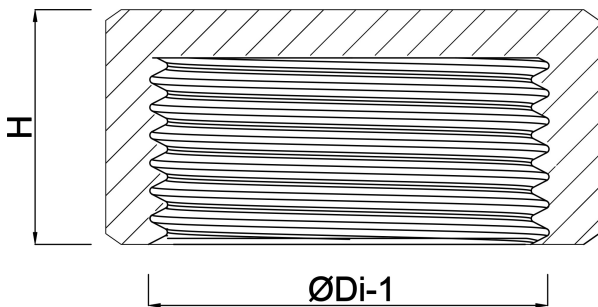

**Profec Nr. 300 Hexagon cap  
brass 1 1/2" female thread  
30bar (0710402)**

# TECHNICAL SPECIFICATIONS

|             |               |
|-------------|---------------|
| Material    | brass         |
| Connection  | female thread |
| Fitting nr. | Nr. 300       |
| Max. temp.  | 120 °C        |
| Size        | 1 1/2"        |
| Pressure    | 30 bar        |

## DIMENSIONS

|       |         |
|-------|---------|
| F-1   | 16.5 mm |
| H     | 19.5 mm |
| K-1   | 53 mm   |
| ØDi-1 | 1 1/2 " |
| ØDo-1 | 59.5 mm |

**Last modified date: 13/03/2026**

Bosta UK Ltd.  
Reflection House  
Olding Road  
Bury St. Edmunds  
Suffolk  
IP33 3TA  
T +44 (0) 1284 716580  
E [enquiries@bosta.co.uk](mailto:enquiries@bosta.co.uk)  
<http://www.bosta.com>