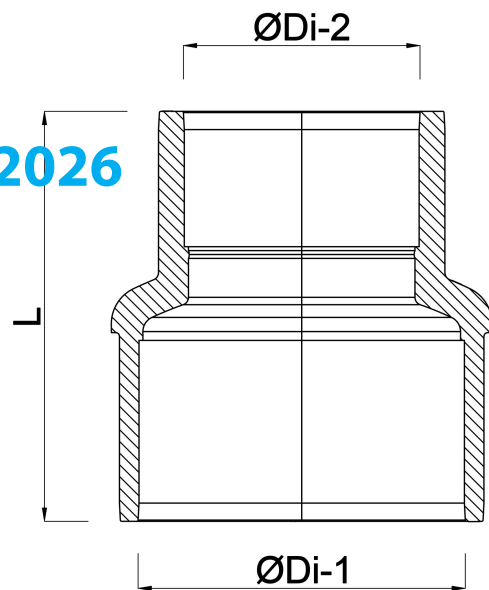

TECHNICAL SPECIFICATIONS

Colour	grey
Material	PVC-U
Connection	glue socket
Pressure	16 bar
Size	90 mm x 50 mm

DIMENSIONS

L	96 mm
ØDi-1	90 mm
ØDi-2	50 mm

Last modified date: 13/03/2026

Bosta UK Ltd.
Reflection House
Olding Road
Bury St. Edmunds
Suffolk
IP33 3TA
T +44 (0) 1284 716580
E enquiries@bosta.co.uk