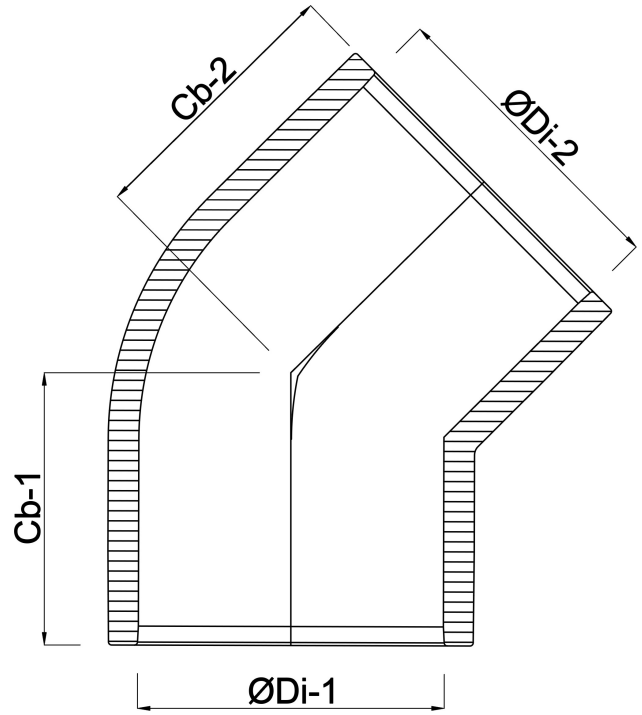

Profec Elbow 45° PVC-U 75 mm glue socket 16bar grey (0110126)

TECHNICAL SPECIFICATIONS

Colour grey

Material PVC-U

Connection glue socket

Size 75 mm

Pressure 16 bar

DIMENSIONS

Cb-1 43 mm

Cb-2 43 mm

ØDi-1 75 mm

ØDi-2 75 mm

Last modified date: 22/05/2026

Bosta UK Ltd.
Reflection House
Olding Road
Bury St. Edmunds
Suffolk
IP33 3TA
T +44 (0) 1284 716580
E enquiries@bosta.co.uk
<http://www.bosta.com>