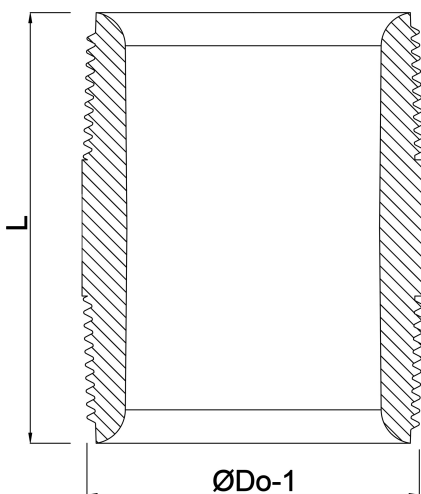

**Profec Nr. 531 Smooth nipple
brass 3/4" male thread 40bar
30 mm (0710480)**

TECHNICAL SPECIFICATIONS

Material	brass
Connection	male thread
Fitting nr.	Nr. 531
Pressure	40 bar
Size	3/4"
Length	30 mm

DIMENSIONS

F-1	30 mm
L	30 mm
ØDo-1	3/4 "

Last modified date: 13/03/2026

Bosta UK Ltd.
Reflection House
Olding Road
Bury St. Edmunds
Suffolk
IP33 3TA
T +44 (0) 1284 716580
E enquiries@bosta.co.uk
<http://www.bosta.com>