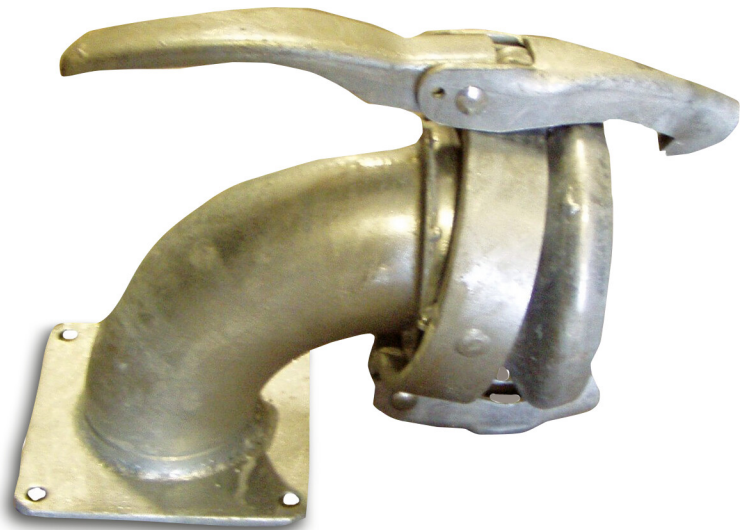

**Quick coupler bend 90° steel
galvanised 159 mm x 4" female
part Perrot x square flange
type Perrot (0200831)**

TECHNICAL SPECIFICATIONS

Type	Perrot
Material	steel
Surface treatment	galvanised
Connection	female part Perrot x square flange
Size	159 mm x 4"