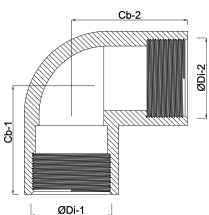

**Profec Nr. 90 Elbow 90° cast
iron black 1/2" female thread
25bar DVGW (1109004)**

TECHNICAL SPECIFICATIONS

Material cast iron black

Approval DVGW

Connection female thread

Fitting nr. Nr. 90

Temperature range -20°C - 120°C

Pressure 25 bar

Size 1/2"

DIMENSIONS

Cb-1 15 mm

Cb-2 15 mm

ØDi-1 1/2 "

ØDi-2 1/2 "

β 90 °