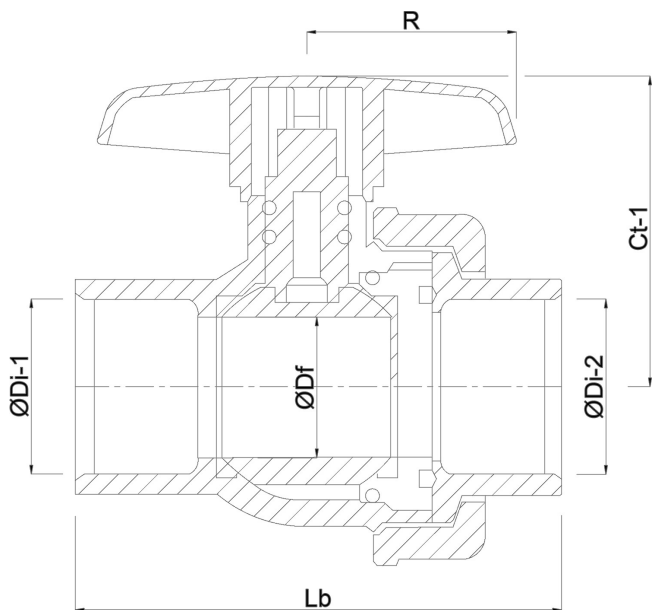

Housing construction 2-part

Ball material PVC-U

Material housing PVC-U

Material seal hytrel/EPDM

Connection imperial glue socket

Max. temperature 60 °C

Minimum medium temperature 0 °C
(continuous)

Size 1 1/2"

Pressure 16 bar

DIMENSIONS

Lb 143 mm

ØDi-1 1 1/2 "

ØDi-2 1 1/2 "

Ct-1 93 mm

R 65 mm

ØDf 47.5 mm