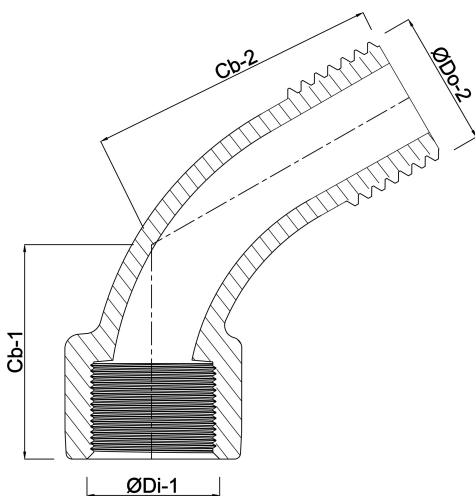

**Profec Nr. 121 Elbow 45°
stainless steel 316 1/2" female
thread x male thread 10bar
(0080024)**

TECHNICAL SPECIFICATIONS

Material	stainless steel 316
Connection	female thread x male thread
Fitting nr.	Nr. 121
Pressure	10 bar
Size	1/2"

DIMENSIONS

\O Di-1	1/2 "
\O Do-2	1/2 "
Cb-1	20 mm
Cb-2	32 mm

Last modified date: 01/10/2025

Bosta UK Ltd.
Reflection House
Olding Road
Bury St. Edmunds
Suffolk
IP33 3TA
T +44 (0) 1284 716580
E enquiries@bosta.co.uk
<http://www.bosta.com>