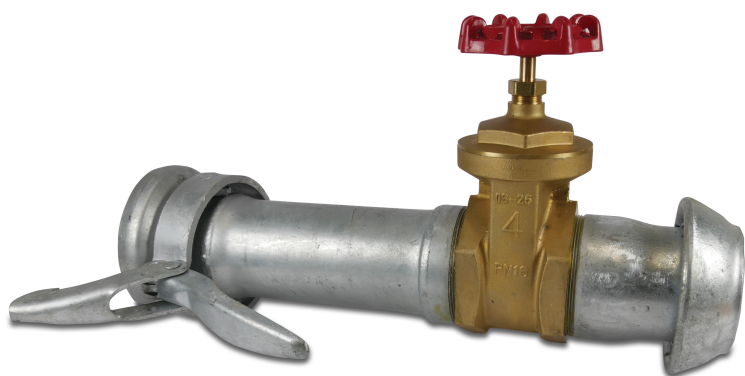

# Profec Gate valve with quick couplers brass 108 mm male part Perrot x female part Perrot 8bar (7043848)

# TECHNICAL SPECIFICATIONS

Material	brass
Operation	handwheel
Colour lever	red
Handle material	casted aluminium
Material valve	brass
Material housing	brass
Material seal	PTFE
Connection	male part Perrot x female part Perrot
Pressure	8 bar
Size	108 mm