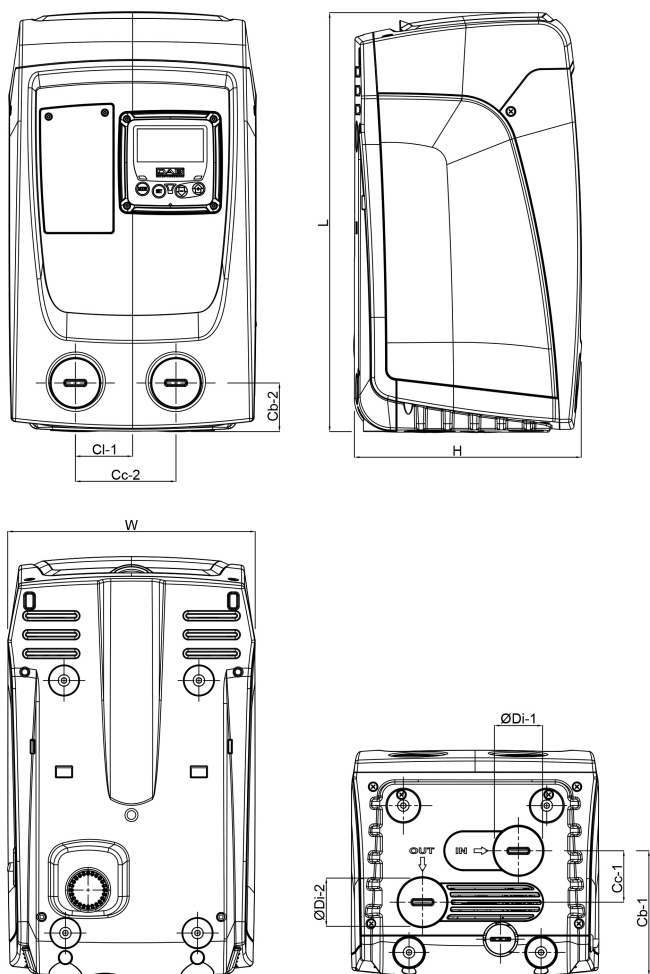

**DAB Pressure set PP 1" female
thread 7,5bar 4,8A 230VAC
green type ESYBOX Mini 3
(7030935)**

TECHNICAL SPECIFICATIONS

Colour green

Material PP

Pump body PP

Material (spring) stainless steel 303

Material impeller 1 noryl

Tank 1 ltr

Size 1"

Power 0.85 kW

Impellers	3
Ampere	4,8 A
Max flow rate	4.8 m ³ /h
BEP Capacity	39.7
BEP Head	2.61
PORlh	52.8
PORhh	35.3
PORlq	1.827
PORhq	3.132

DIMENSIONS

Cb-1	155.5 mm
Cb-2	46 mm
Cc-1	54.5 mm
Cc-2	106.7 mm
Cl-1	60.7 mm
H	236 mm
W-1	263 mm
ØDi-1	1 "

ØDi-2

1"

PRODUCT INFORMATION

Includes a self-priming multi-stage pump, management inverter electronics, pressure and flow sensors, adjustable high resolution LCD display with 1 litre built-in expansion vessel, and cartridge check valve.

Suitable for use with potable water, in domestic systems and gardening applications.

Pressure Set Point adjustable from 1 up to 5.5 bar

Max. Suction Depth: 8 metres

Installation: Horizontal or vertical fixed position