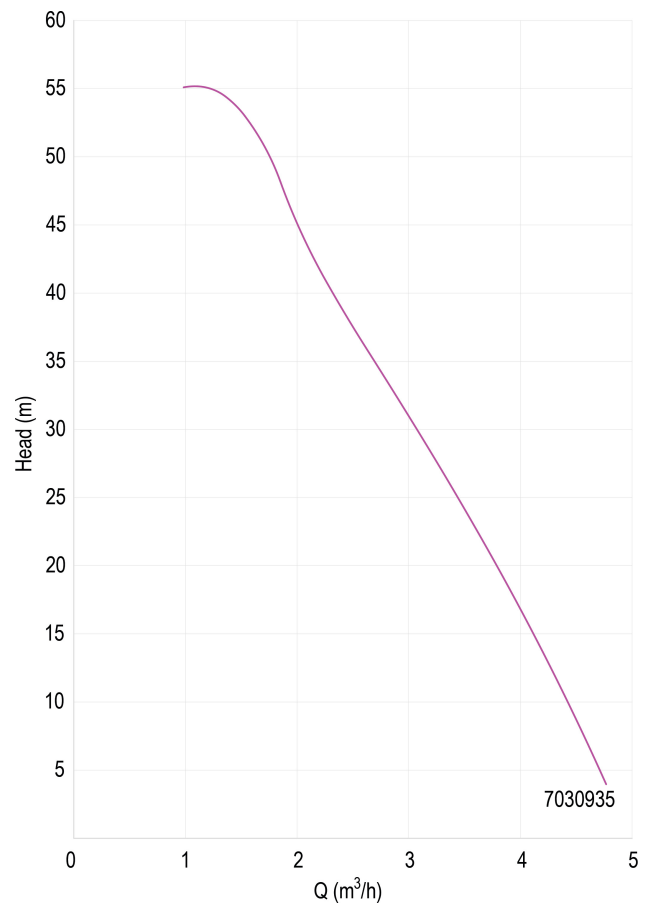

Tank 1 ltr

Size 1"

Power 0.85 kW

Impellers	3
Ampere	4,8 A
Max flow rate	4.8 m ³ /h
BEP Capacity	39.7
BEP Head	2.61
PORlh	52.8
PORhh	35.3
PORlq	1.827
PORhq	3.132

DIMENSIONS

Cb-1	155.5 mm
Cb-2	46 mm
Cc-1	54.5 mm
Cc-2	106.7 mm
Cl-1	60.7 mm
H	236 mm
W-1	263 mm
ØDi-1	1 "

ØDi-2

1"

PRODUCT INFORMATION

Includes a self-priming multi-stage pump, management inverter electronics, pressure and flow sensors, adjustable high resolution LCD display with 1 litre built-in expansion vessel, and cartridge check valve.

Suitable for use with potable water, in domestic systems and gardening applications.

Pressure Set Point adjustable from 1 up to 5.5 bar

Max. Suction Depth: 8 metres

Installation: Horizontal or vertical fixed position