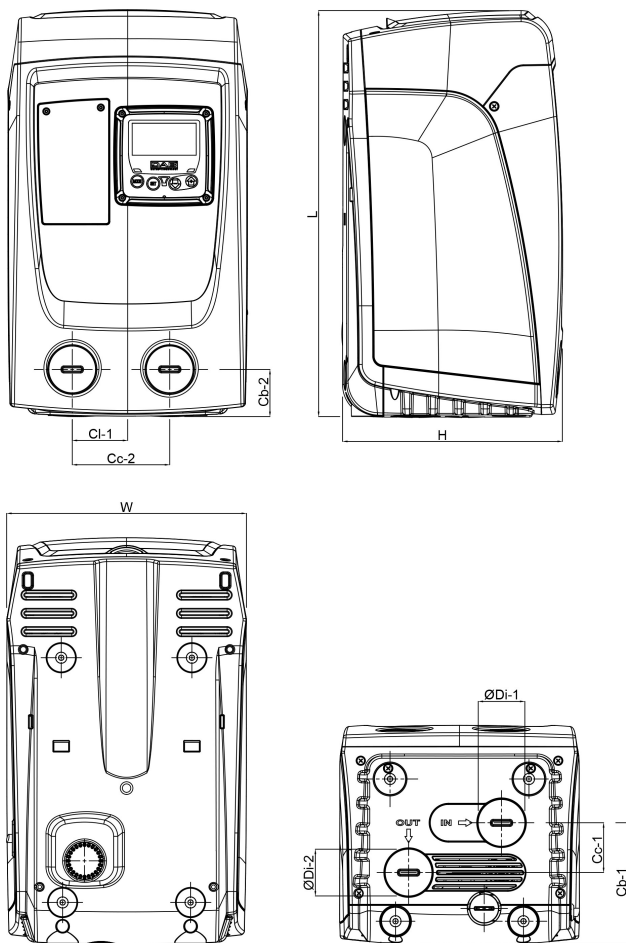

**DAB Pressure set PP 1" female
thread 7,5bar 4,8A 230VAC
green type ESYBOX Mini 3
(7030935)**

TECHNICAL SPECIFICATIONS

Colour green

Material PP

Pump body PP

Material (spring) stainless steel 303

Material impeller 1 noryl

Tank 1 ltr

Size 1"

Power 0.85 kW

Impellers	3
Ampere	4,8 A
Max flow rate	4.8 m ³ /h
BEP Capacity	39.7
BEP Head	2.61
PORlh	52.8
PORhh	35.3
PORlq	1.827
PORhq	3.132

DIMENSIONS

Cb-1	155.5 mm
Cb-2	46 mm
Cc-1	54.5 mm
Cc-2	106.7 mm
Cl-1	60.7 mm
H	236 mm
W-1	263 mm
ØDi-1	1 "

ØDi-2

1"

PRODUCT INFORMATION

Includes a self-priming multi-stage pump, management inverter electronics, pressure and flow sensors, adjustable high resolution LCD display with 1 litre built-in expansion vessel, and cartridge check valve.

Suitable for use with potable water, in domestic systems and gardening applications.

Pressure Set Point adjustable from 1 up to 5.5 bar

Max. Suction Depth: 8 metres

Installation: Horizontal or vertical fixed position