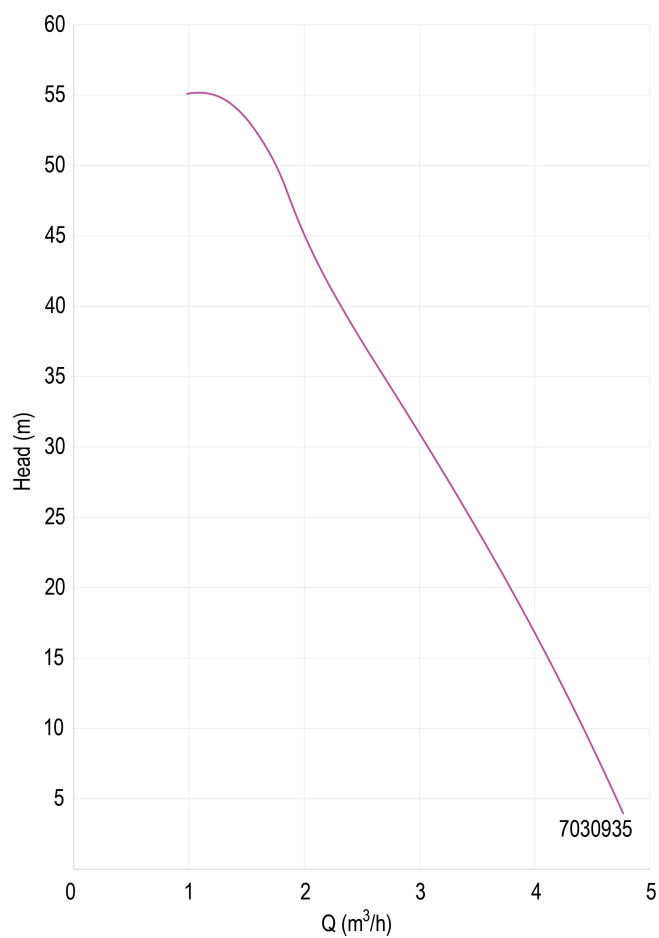

Tank 1 ltr

Size 1"

Power 0.85 kW

Impellers	3
Ampere	4,8 A
Max flow rate	4.8 m ³ /h
BEP Capacity	39.7
BEP Head	2.61
PORlh	52.8
PORhh	35.3
PORlq	1.827
PORhq	3.132

DIMENSIONS

Cb-1	155.5 mm
Cb-2	46 mm
Cc-1	54.5 mm
Cc-2	106.7 mm
Cl-1	60.7 mm
H	236 mm
W-1	263 mm
ØDi-1	1 "

ØDi-2

1"

PRODUCT INFORMATION

Includes a self-priming multi-stage pump, management inverter electronics, pressure and flow sensors, adjustable high resolution LCD display with 1 litre built-in expansion vessel, and cartridge check valve.

Suitable for use with potable water, in domestic systems and gardening applications.

Pressure Set Point adjustable from 1 up to 5.5 bar

Max. Suction Depth: 8 metres

Installation: Horizontal or vertical fixed position