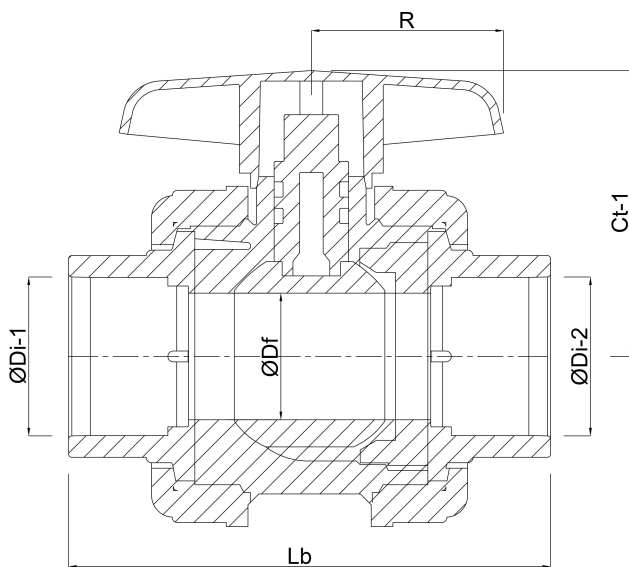

Profec Ball valve PVC-U 1 1/4" imperial glue socket 16bar grey type Safe 541 (7036314)

TECHNICAL SPECIFICATIONS

Colour grey

Type Safe 541

Material PVC-U

Operation lever

Colour lever red

Handle material PVC-U

Housing construction 3-part

Ball material PVC-U

Material housing PVC-U

Material seal PE/EPDM

Connection imperial glue socket

Temperature range 10°C - 60°C

Size 1 1/4"

Pressure 16 bar

DIMENSIONS

Ct-1 84 mm

Lb 142 mm

R 90 mm

ØDf 42 mm

ØDi-1 1 1/4 "

ØDi-2 1 1/4 "

Last modified date: 27/05/2026