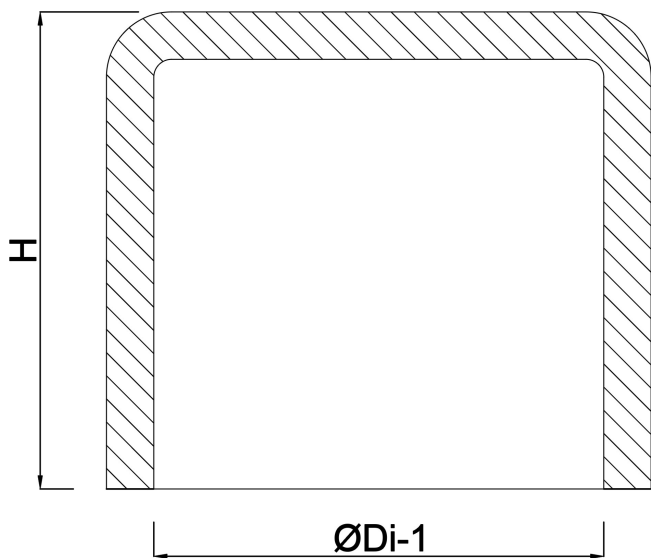

# TECHNICAL SPECIFICATIONS

Colour grey

Material PVC-U

Connection glue socket

Size 25 mm

Pressure 16 bar

## DIMENSIONS

H 26 mm

ØDi-1 25 mm

**Last modified date: 14/03/2026**

Bosta UK Ltd.  
Reflection House  
Olding Road  
Bury St. Edmunds  
Suffolk  
IP33 3TA  
T +44 (0) 1284 716580  
E [enquiries@bosta.co.uk](mailto:enquiries@bosta.co.uk)  
<http://www.bosta.com>