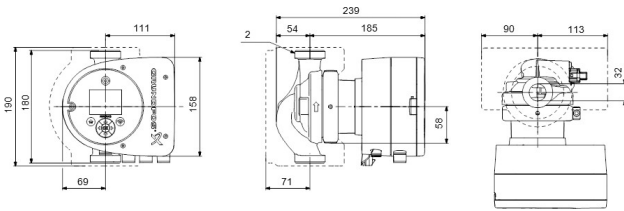

Size

2"

Ampere

1.19 A

Last modified date: 27/05/2026

Bosta UK Ltd.
Reflection House
Olding Road
Bury St. Edmunds
Suffolk
IP33 3TA
T +44 (0) 1284 716580
E enquiries@bosta.co.uk
<http://www.bosta.com>