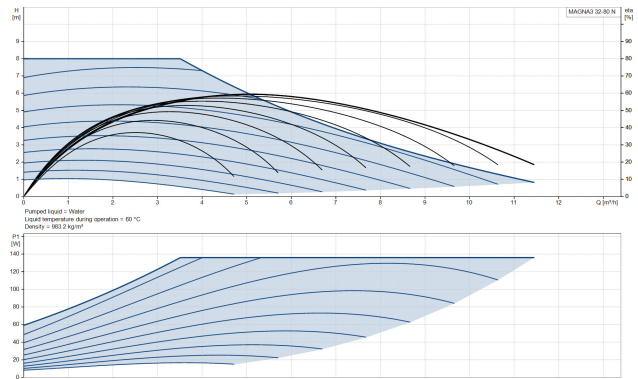

Size

2"

Ampere

1.19 A

Last modified date: 27/05/2026

Bosta UK Ltd.
Reflection House
Olding Road
Bury St. Edmunds
Suffolk
IP33 3TA
T +44 (0) 1284 716580
E enquiries@bosta.co.uk
<http://www.bosta.com>