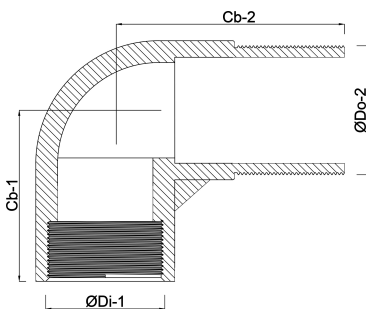

**Profec Nr. 92 Elbow 90°  
stainless steel 316 2 1/2"  
female thread x male thread  
16bar (0080333)**

# TECHNICAL SPECIFICATIONS

Material	stainless steel 316
Connection	female thread x male thread
Fitting nr.	Nr. 92
Pressure	16 bar
Max. temp.	100 °C
Size	2 1/2"

## DIMENSIONS

Cb-1	64 mm
Cb-2	81 mm
ØDi-1	2 1/2 "
ØDo-2	2 1/2 "
β	90 °

**Last modified date: 13/03/2026**

Bosta UK Ltd.  
Reflection House  
Olding Road  
Bury St. Edmunds  
Suffolk  
IP33 3TA  
T +44 (0) 1284 716580  
E [enquiries@bosta.co.uk](mailto:enquiries@bosta.co.uk)  
<http://www.bosta.com>