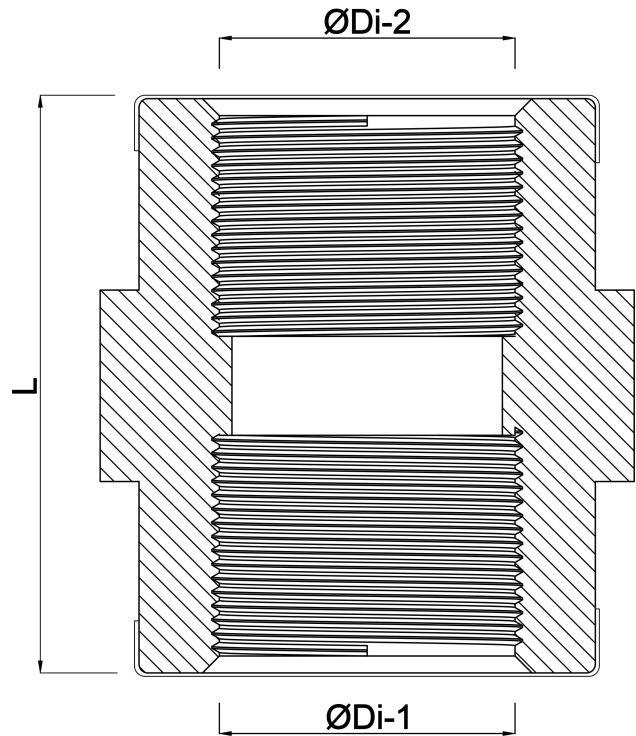

Last modified date: 24/05/2026

Bosta UK Ltd.
Reflection House
Olding Road
Bury St. Edmunds
Suffolk
IP33 3TA
T +44 (0) 1284 716580
E enquiries@bosta.co.uk
<http://www.bosta.com>