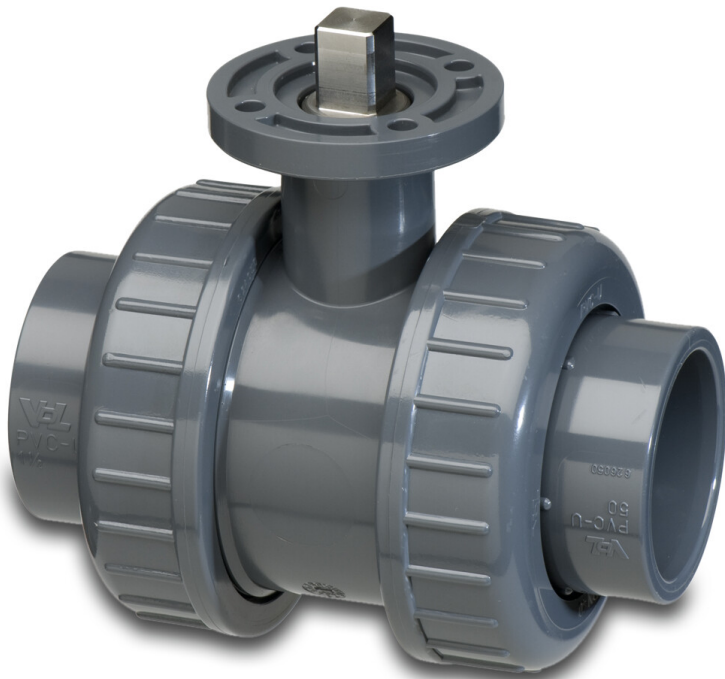

# VDL Ball valve PVC-U 32 mm glue socket 16bar grey type ISO-TOP (7018373)

**VDL** Van de Lande

# TECHNICAL SPECIFICATIONS

Colour	grey
Type	ISO-TOP
Material	PVC-U
Material seal	EPDM
Connection	glue socket
Temperature range	0°C - 60°C
Pressure	16 bar
Size	32 mm