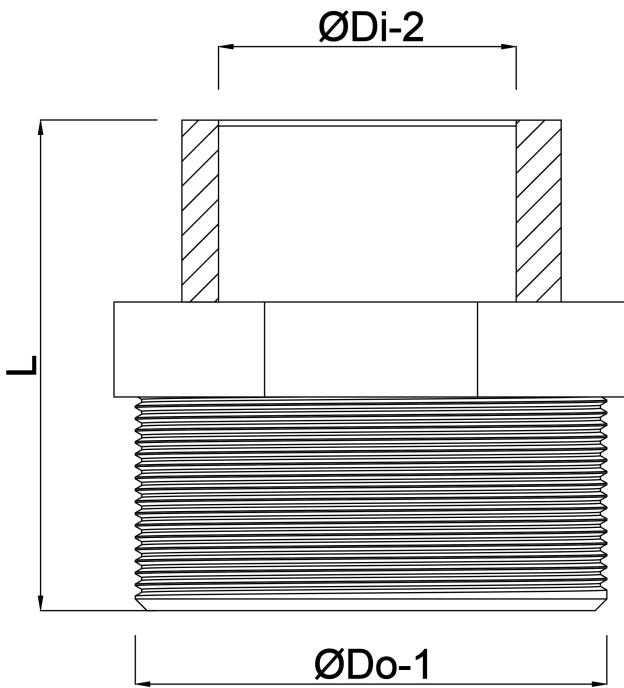

**Profec Reducing nipple PVC-U
2" x 1 1/4" male thread x
female thread 10bar grey with
stainless steel ring type
reinforced (0100332)**

TECHNICAL SPECIFICATIONS

Colour	grey
Type	reinforced
Material	PVC-U
Feature	with stainless steel ring
Connection	male thread x female thread
Pressure	10 bar
Size	2" x 1 1/4"

DIMENSIONS

K-1	55 mm
L	58 mm
ØDi-2	1 1/4 "
ØDo-1	2 "

Last modified date: 22/05/2026

Bosta UK Ltd.
Reflection House
Olding Road
Bury St. Edmunds
Suffolk
IP33 3TA
T +44 (0) 1284 716580
E enquiries@bosta.co.uk
<http://www.bosta.com>