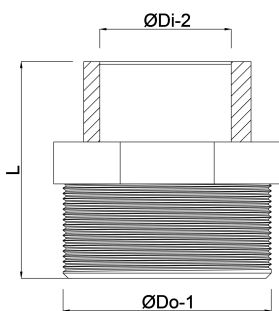

**Profec Reducing nipple PVC-U
2" x 1 1/4" male thread x
female thread 10bar grey with
stainless steel ring type
reinforced (0100332)**

TECHNICAL SPECIFICATIONS

Colour	grey
Type	reinforced
Material	PVC-U
Feature	with stainless steel ring
Connection	male thread x female thread
Pressure	10 bar
Size	2" x 1 1/4"

DIMENSIONS

K-1	55 mm
L	58 mm
ØDi-2	1 1/4 "
ØDo-1	2 "

Last modified date: 13/03/2026

Bosta UK Ltd.
Reflection House
Olding Road
Bury St. Edmunds
Suffolk
IP33 3TA
T +44 (0) 1284 716580
E enquiries@bosta.co.uk
<http://www.bosta.com>