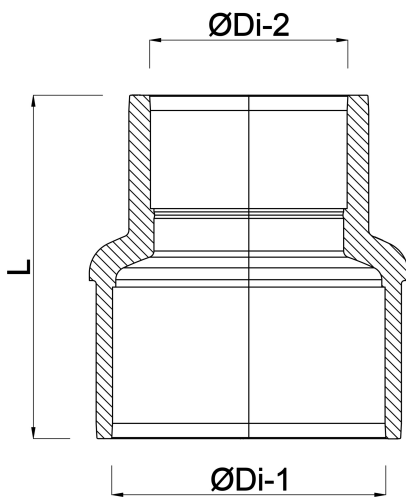

**Reducer socket PVC-U 315 mm
x 250 mm glue socket 10bar
grey type made from tubing
(0110691)**

TECHNICAL SPECIFICATIONS

| | |
|------------|------------------|
| Colour | grey |
| Type | made from tubing |
| Material | PVC-U |
| Connection | glue socket |
| Pressure | 10 bar |
| Size | 315 mm x 250 mm |

DIMENSIONS

| | |
|-------|--------|
| L | 510 mm |
| ØDi-1 | 315 mm |
| ØDi-2 | 250 mm |

Last modified date: 05/10/2025

Bosta UK Ltd.
Reflection House
Olding Road
Bury St. Edmunds
Suffolk
IP33 3TA
T +44 (0) 1284 716580
E enquiries@bosta.co.uk
<http://www.bosta.com>