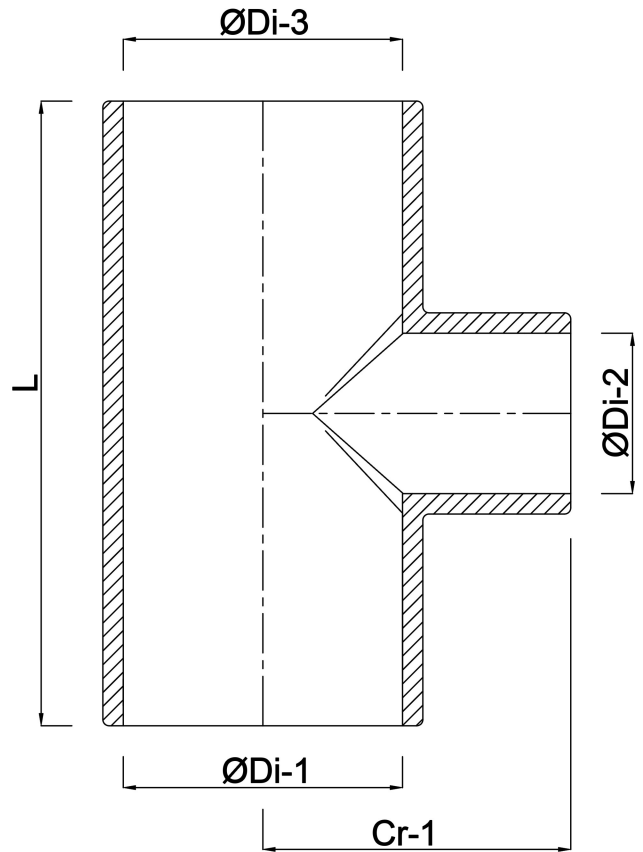

**Profec Reducer T-piece 90°
PVC-U 110 mm x 50 mm x 110
mm glue socket 16bar grey
(0110316)**

TECHNICAL SPECIFICATIONS

Colour	grey
Material	PVC-U
Connection	glue socket
Size	110 mm x 50 mm x 110 mm
Pressure	16 bar

DIMENSIONS

Cr-1	88 mm
L	238 mm
ØDi-1	110 mm
ØDi-2	50 mm
ØDi-3	110 mm
β	90°

Last modified date: 23/05/2026

Bosta UK Ltd.
Reflection House
Olding Road
Bury St. Edmunds
Suffolk
IP33 3TA
T +44 (0) 1284 716580
E enquiries@bosta.co.uk
<http://www.bosta.com>