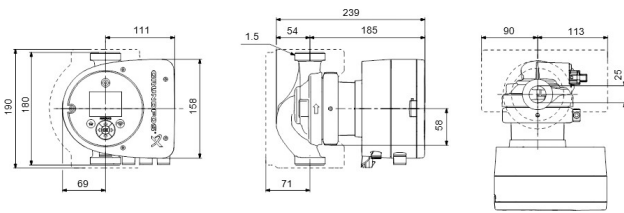

# TECHNICAL SPECIFICATIONS

Colour black/red

Material stainless steel

Approval WRAS

Pump body stainless steel

Material impeller 1 fibreglass-reinforced PES

Connection male thread

Voltage 230VAC

Max. head 12 m

Size

1.5"

Ampere

1.56 A

**Last modified date: 27/05/2026**

Bosta UK Ltd.  
Reflection House  
Olding Road  
Bury St. Edmunds  
Suffolk  
IP33 3TA  
T +44 (0) 1284 716580  
E [enquiries@bosta.co.uk](mailto:enquiries@bosta.co.uk)  
<http://www.bosta.com>