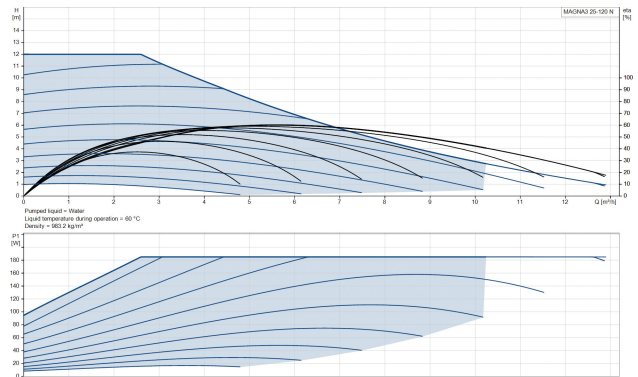

Size

1.5"

Ampere

1.56 A

Last modified date: 27/05/2026

Bosta UK Ltd.
Reflection House
Olding Road
Bury St. Edmunds
Suffolk
IP33 3TA
T +44 (0) 1284 716580
E enquiries@bosta.co.uk
<http://www.bosta.com>