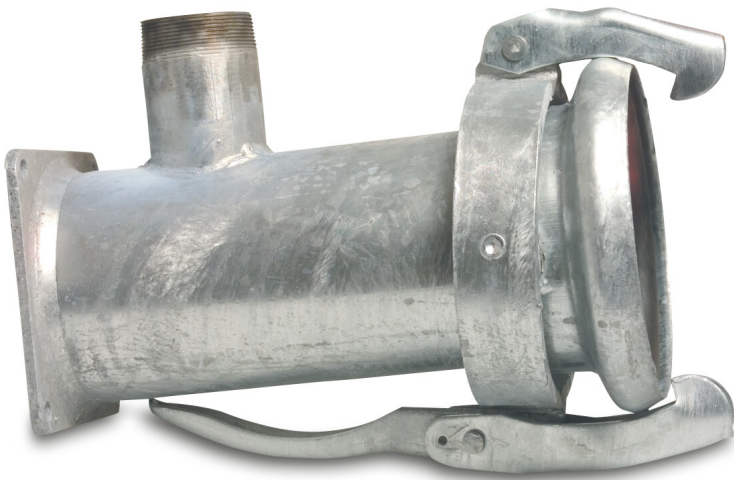

**Quick coupler T-Piece 90° steel
galvanised 216 mm x 2 1/2" x
8" female part Perrot x male
thread x square flange type
Perrot (0200624)**

TECHNICAL SPECIFICATIONS

Type	Perrot
Material	steel
Surface treatment	galvanised
Connection	female part Perrot x male thread x square flange
Size	216 mm x 2 1/2" x 8"