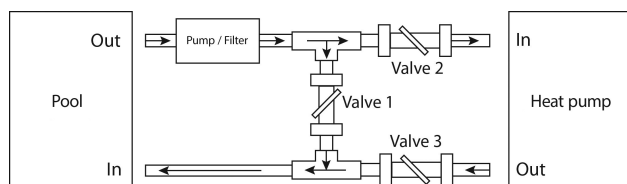

Bypass set type Basic (7009802)

TECHNICAL SPECIFICATIONS

Type

Basic

PRODUCT INFORMATION

Bypass Kit for swimming pool heat pumps which allows you to control the flow of water to your heat pump. Winterise your heat pump without affecting the flow of water to your swimming pool and maintain your heat pump quickly and effectively.

Content:

- 2 x PVC T-Piece 50mm 16bar
- 4 x PVC Tube 50mm 10cm 10bar
- 3 x PVC Ball valve 50 mm 16bar
- 4 x SS Hose clamp 32 x 44 mm
- 4 x ABS Hose tail white 50 x 32 mm / 38mm
- 1 x Griffon PVC glue, type T-88 0.1L
- 1 x Griffon Cleaner 125ml