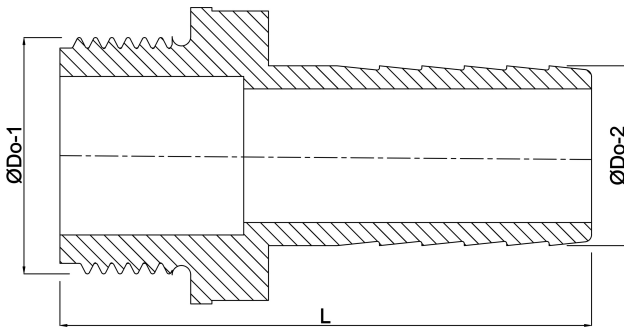

Profec Hose tail brass 1/2" x 12 mm male thread x hose tail (0710510)

TECHNICAL SPECIFICATIONS

Material	brass
Connection	male thread x hose tail
Max. temp.	120 °C
Size	1/2" x 12 mm
Max. temperature	120 °C
Spanner	21

DIMENSIONS

F-1	14 mm
L	48 mm
Lb	48 mm
Lq-2	18 mm
Nq-2	2
P-1	22 mm
ØDi-1	15 mm
ØDi-2	9 mm
ØDo-1	1/2 "

ØDo-2

12 mm

Last modified date: 24/05/2026

Bosta UK Ltd.
Reflection House
Olding Road
Bury St. Edmunds
Suffolk
IP33 3TA
T +44 (0) 1284 716580
E enquiries@bosta.co.uk
<http://www.bosta.com>