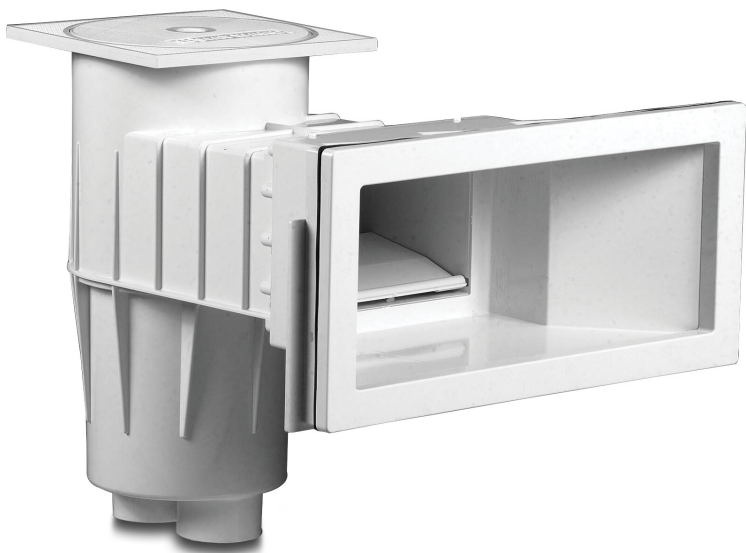

Hayward Skimmer wide ABS 2" female thread grey rectangular type Premium Large (7018917)

 **HAYWARD®**

TECHNICAL SPECIFICATIONS

Type Premium Large

Material ABS/stainless steel

Model rectangular

Connection female thread

Colour grey

Size 2"

DIMENSIONS

A 541 mm

B 436 mm

C 450 mm

D 215 mm

E 230 mm