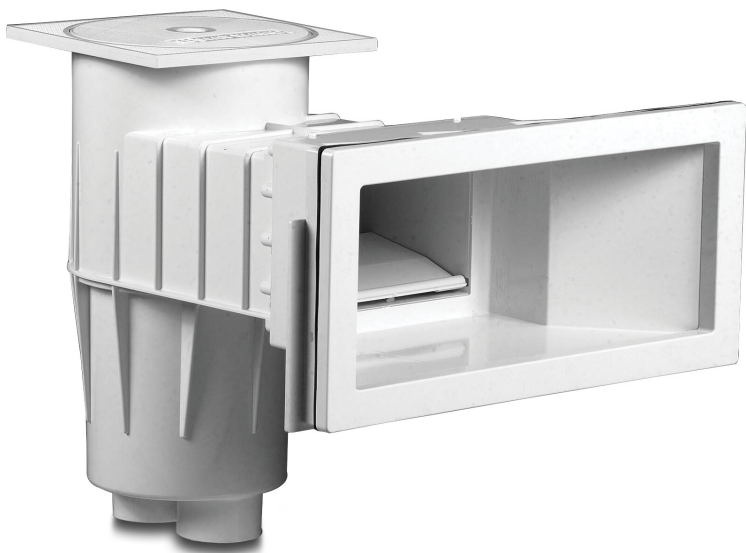

Hayward Skimmer wide ABS 2" female thread grey rectangular type Premium Large (7018917)

 **HAYWARD**

TECHNICAL SPECIFICATIONS

Type Premium Large

Material ABS/stainless steel

Model rectangular

Connection female thread

Colour grey

Size 2"

DIMENSIONS

A 541 mm

B 436 mm

C 450 mm

D 215 mm

E 230 mm