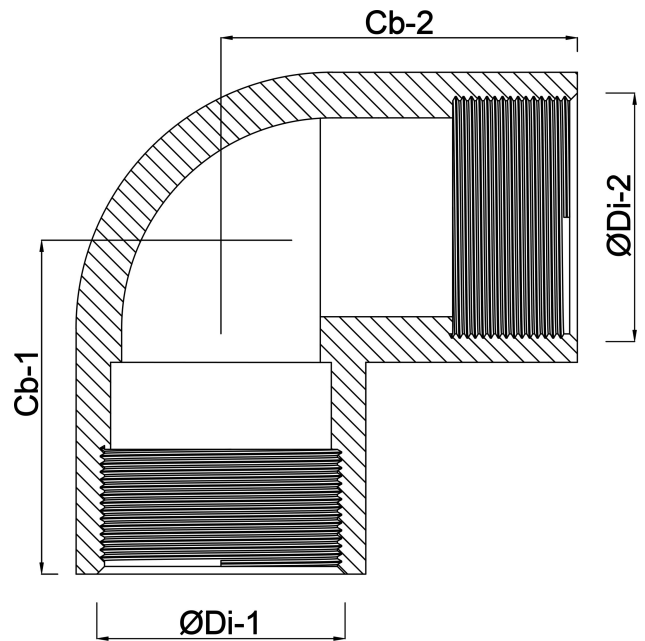

**Elbow 90° PP 3/4" female
thread 10bar grey (0330108)**

TECHNICAL SPECIFICATIONS

Colour	grey
Material	PP
Connection	female thread
Pressure	10 bar
Max. temp.	80 °C
Size	3/4"

DIMENSIONS

Cb-1	25.25 mm
Cb-2	25.25 mm
ØDi-1	3/4 "
ØDi-2	3/4 "
β	90 °