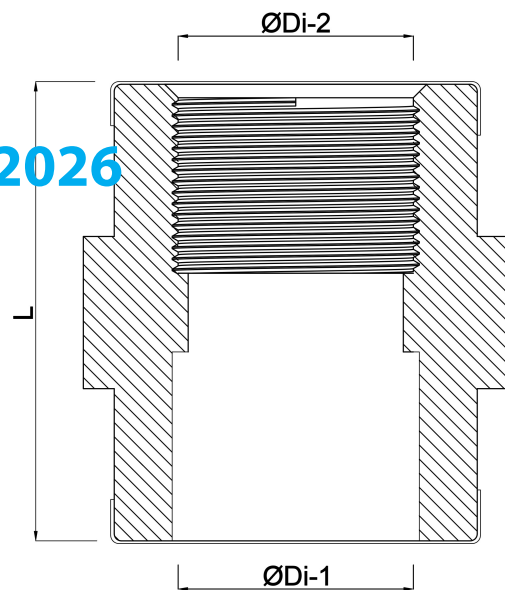

**Profec Adaptor socket PVC-U
20 mm x 1/2" glue socket x
female thread 10bar grey
(0110817)**

TECHNICAL SPECIFICATIONS

Colour	grey
Material	PVC-U
Connection	glue socket x female thread
Pressure	10 bar
Size	20 mm x 1/2"

DIMENSIONS

L	36 mm
ØDi-1	20 mm
ØDi-2	1/2 "

Last modified date: 13/03/2026

Bosta UK Ltd.
Reflection House
Olding Road
Bury St. Edmunds
Suffolk
IP33 3TA
T +44 (0) 1284 716580
E enquiries@bosta.co.uk

<http://www.bosta.com>