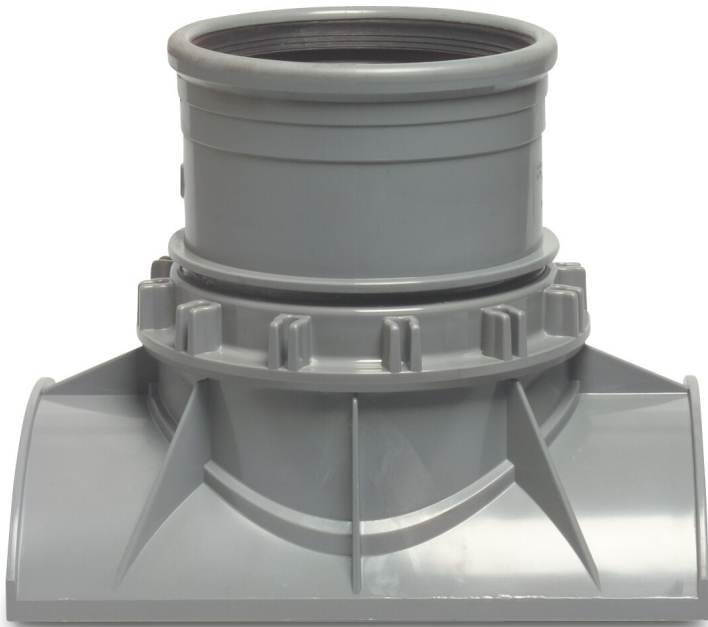

**Drainage glue saddle PVC-U  
200 mm x 125 mm SN8 screw  
inlet x ring seal grey  
KIWA/KOMO (0350270)**

# TECHNICAL SPECIFICATIONS

Colour	grey
Material	PVC-U
Approval	KIWA/KOMO
Connection	screw inlet x ring seal
SN	SN8
Size	200 mm x 125 mm

**Last modified date: 23/05/2026**

Bosta UK Ltd.  
Reflection House  
Olding Road  
Bury St. Edmunds  
Suffolk  
IP33 3TA  
T +44 (0) 1284 716580  
E [enquiries@bosta.co.uk](mailto:enquiries@bosta.co.uk)  
<http://www.bosta.com>