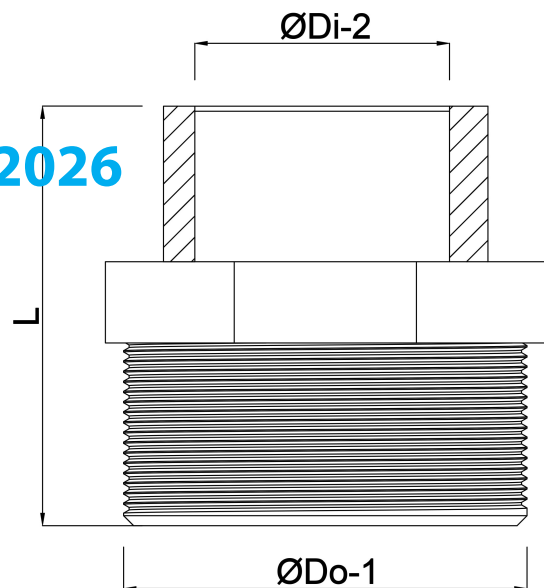

**Profec Reducer nipple PVC-U 1
1/4" x 1 1/2" male thread x
female thread 10bar grey
(0100202)**

TECHNICAL SPECIFICATIONS

Colour	grey
Material	PVC-U
Connection	male thread x female thread
Pressure	10 bar
Size	1 1/4" x 1 1/2"

DIMENSIONS

L	54 mm
ØDi-2	1 1/2 "
ØDo-1	1 1/2 "

Last modified date: 13/03/2026

Bosta UK Ltd.
Reflection House
Olding Road
Bury St. Edmunds
Suffolk
IP33 3TA
T +44 (0) 1284 716580
E enquiries@bosta.co.uk

<http://www.bosta.com>