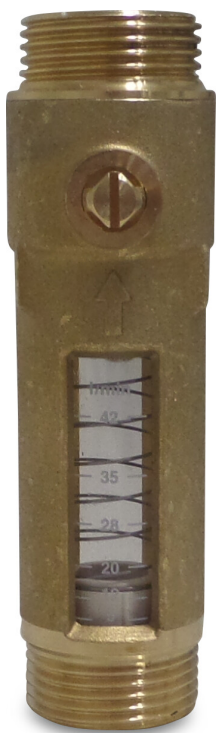

Flow meter brass 1 1/2" male thread 10bar 5-42l/min DN20 brass (0800055)

TECHNICAL SPECIFICATIONS

Colour brass

Material brass

Connection male thread

Pressure 10 bar

Max. temp. 120 °C

Capacity 5-42 l/min

Flow range 300 - 2520 ltr/h

Size 1 1/2"

DN 20

Last modified date: 24/05/2026

Bosta UK Ltd.
Reflection House
Olding Road
Bury St. Edmunds
Suffolk
IP33 3TA
T +44 (0) 1284 716580
E enquiries@bosta.co.uk
<http://www.bosta.com>