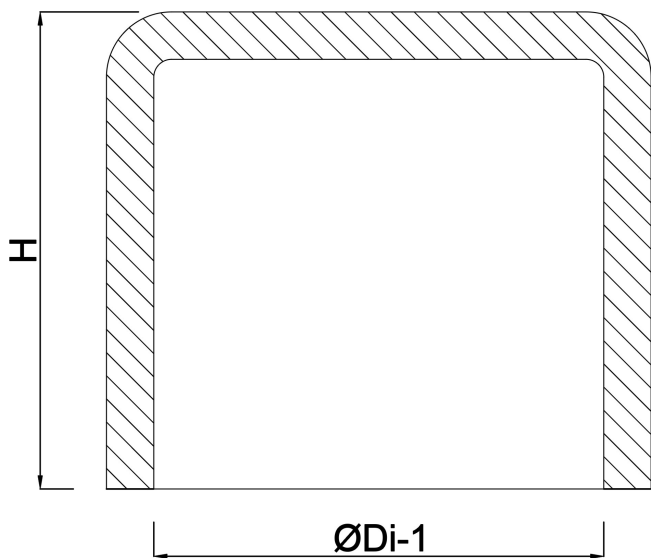

# TECHNICAL SPECIFICATIONS

Colour grey

Material PVC-U

Connection glue socket

Size 25 mm

Pressure 16 bar

## DIMENSIONS

H 25.5 mm

ØDi-1 25 mm

**Last modified date: 13/03/2026**

Bosta UK Ltd.  
Reflection House  
Olding Road  
Bury St. Edmunds  
Suffolk  
IP33 3TA  
T +44 (0) 1284 716580  
E [enquiries@bosta.co.uk](mailto:enquiries@bosta.co.uk)  
<http://www.bosta.com>