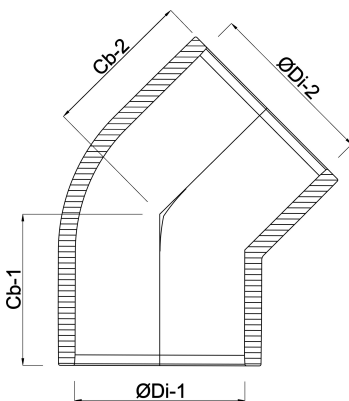

Elbow 45° PVC-U 63 mm glue socket 16bar grey (0160125)

TECHNICAL SPECIFICATIONS

Colour grey

Material PVC-U

Connection glue socket

Size 63 mm

Pressure 16 bar

DIMENSIONS

Cb-1 52 mm

Cb-2 52 mm

Mold injection moulded

ØDi-1 63 mm

ØDi-2 63 mm

Last modified date: 13/03/2026

Bosta UK Ltd.
Reflection House
Olding Road
Bury St. Edmunds
Suffolk
IP33 3TA
T +44 (0) 1284 716580
E enquiries@bosta.co.uk
<http://www.bosta.com>