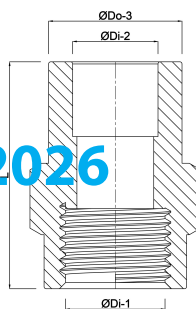

**Profec Adaptor socket PVC-U  
63/75 mm x 2 1/2" glue  
socket/glue spigot x female  
thread 10bar grey (0100269)**

# TECHNICAL SPECIFICATIONS

Colour	grey
Material	PVC-U
Connection	glue socket/glue spigot x female thread
Pressure	10 bar
Size	63/75 mm x 2 1/2"

## DIMENSIONS

F-2	34 mm
L	87 mm
P-1	38 mm
ØDi-1	2 1/2 "
ØDi-2	63 mm
ØDo-3	75 mm

Last modified date: 13/03/2026

Bosta UK Ltd.  
Reflection House  
Olding Road  
Bury St. Edmunds  
Suffolk  
IP33 3TA  
T +44 (0) 1284 716580  
E [enquiries@bosta.co.uk](mailto:enquiries@bosta.co.uk)  
<http://www.bosta.com>