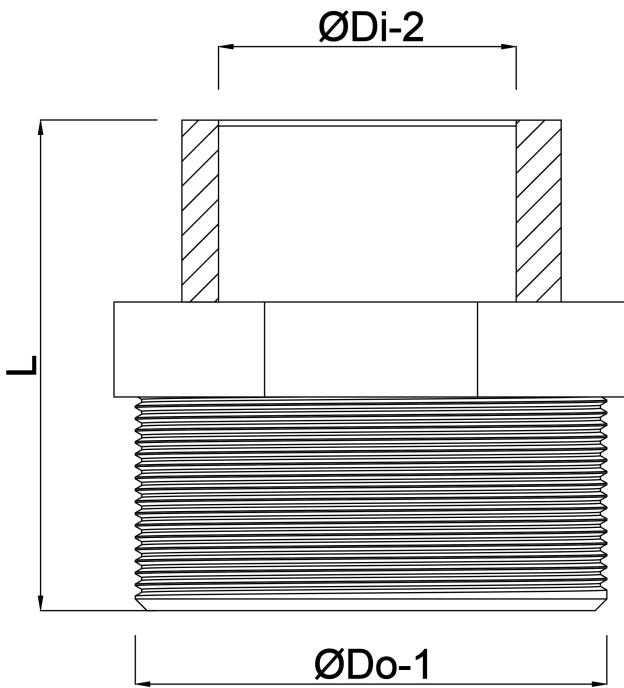

**Profec Reducing nipple PVC-U
3/4" x 1" male thread x female
thread 10bar grey with
stainless steel ring type
reinforced (0100375)**

TECHNICAL SPECIFICATIONS

Colour	grey
Type	reinforced
Material	PVC-U
Feature	with stainless steel ring
Connection	male thread x female thread
Pressure	10 bar
Size	3/4" x 1"

DIMENSIONS

K-1	46 mm
L	43 mm
ØDi-2	1 "
ØDo-1	3/4 "

Last modified date: 22/05/2026

Bosta UK Ltd.
Reflection House
Olding Road
Bury St. Edmunds
Suffolk
IP33 3TA
T +44 (0) 1284 716580
E enquiries@bosta.co.uk
<http://www.bosta.com>