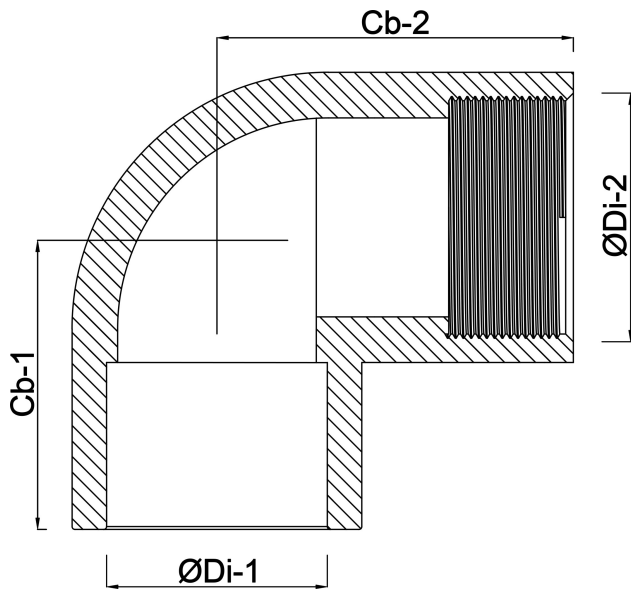

**VDL Adaptor elbow 90° PVC-U
16 mm x 3/8" glue socket x
female thread 16bar grey with
stainless steel ring type
reinforced (7002631)**

V-L Van de Lande

TECHNICAL SPECIFICATIONS

Colour	grey
Type	reinforced
Material	PVC-U
Feature	with stainless steel ring
Connection	glue socket x female thread
Size	16 mm x 3/8"
Pressure	16 bar

DIMENSIONS

Cb-1	25 mm
Cb-2	23 mm
ØDi-1	16 mm
ØDi-2	3/8 "

Last modified date: 24/05/2026

Bosta UK Ltd.
Reflection House
Olding Road
Bury St. Edmunds
Suffolk
IP33 3TA
T +44 (0) 1284 716580
E enquiries@bosta.co.uk
<http://www.bosta.com>