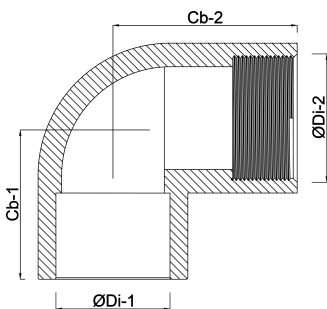

**VDL Adaptor elbow 90° PVC-U
16 mm x 3/8" glue socket x
female thread 16bar grey with
stainless steel ring type
reinforced (7002631)**

V-L Van de Lande

TECHNICAL SPECIFICATIONS

Colour	grey
Type	reinforced
Material	PVC-U
Feature	with stainless steel ring
Connection	glue socket x female thread
Size	16 mm x 3/8"
Pressure	16 bar

DIMENSIONS

Cb-1	25 mm
Cb-2	23 mm
ØDi-1	16 mm
ØDi-2	3/8 "

Last modified date: 14/03/2026

Bosta UK Ltd.
Reflection House
Olding Road
Bury St. Edmunds
Suffolk
IP33 3TA
T +44 (0) 1284 716580
E enquiries@bosta.co.uk
<http://www.bosta.com>