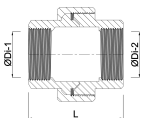

**Profec Nr. 330 Union coupler
stainless steel 316 2" female
thread 10bar type flat
(0080936)**

TECHNICAL SPECIFICATIONS

Type	flat
Material	stainless steel 316
Material seal	teflon
Connection	female thread
Fitting nr.	Nr. 330
Pressure	10 bar
Size	2"
Length	62 mm
Outer ø	81 mm

DIMENSIONS

Kn	85.6 mm
L	62 mm
ØDi-1	2 "
ØDi-2	2 "

Last modified date: 13/03/2026

Bosta UK Ltd.
Reflection House
Olding Road
Bury St. Edmunds
Suffolk
IP33 3TA
T +44 (0) 1284 716580
E enquiries@bosta.co.uk
<http://www.bosta.com>