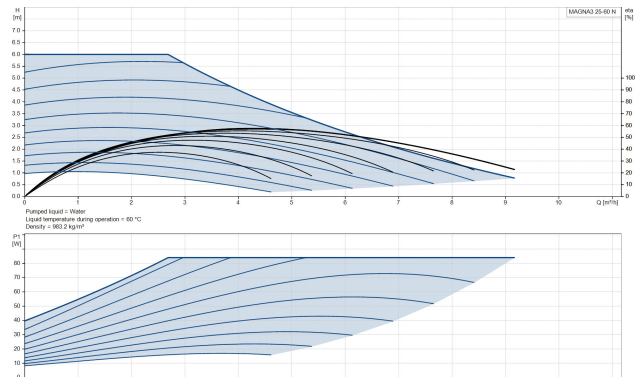

Size

1.5"

Ampere

0.75 A

Last modified date: 27/05/2026

Bosta UK Ltd.
Reflection House
Olding Road
Bury St. Edmunds
Suffolk
IP33 3TA
T +44 (0) 1284 716580
E enquiries@bosta.co.uk
<http://www.bosta.com>