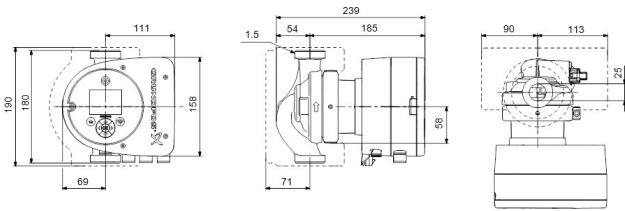

Size

1.5"

Ampere

0.75 A

Last modified date: 27/05/2026

Bosta UK Ltd.
Reflection House
Olding Road
Bury St. Edmunds
Suffolk
IP33 3TA
T +44 (0) 1284 716580
E enquiries@bosta.co.uk
<http://www.bosta.com>