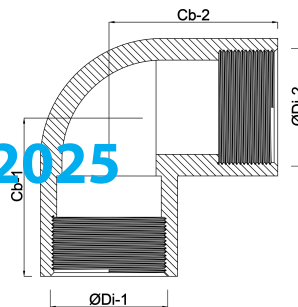

Elbow 90° PP 1 1/4" female thread 10bar grey (0330110)

TECHNICAL SPECIFICATIONS

Colour	grey
Material	PP
Connection	female thread
Pressure	10 bar
Max. temp.	80 °C
Size	1 1/4"

DIMENSIONS

ØDi-1	1 1/4 "
ØDi-2	1 1/4 "
Cb-1	37.25 mm
Cb-2	37.25 mm
β	90 °