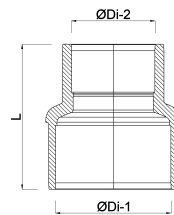

**VDL Reducer socket PVC-U 225
mm x 160 mm glue socket 6bar
grey type made from tubing
(7018070)**

V-L Van de Lande

TECHNICAL SPECIFICATIONS

Colour	grey
Type	made from tubing
Material	PVC-U
Size	225 mm x 160 mm
Connection	glue socket
Pressure	6 bar

DIMENSIONS

L	340 mm
Mold	hand formed
P-1	125 mm
P-2	90 mm
ØDi-1	225 mm
ØDi-2	160 mm

Last modified date: 14/03/2026

Bosta UK Ltd.
Reflection House
Olding Road
Bury St. Edmunds
Suffolk
IP33 3TA
T +44 (0) 1284 716580
E enquiries@bosta.co.uk
<http://www.bosta.com>