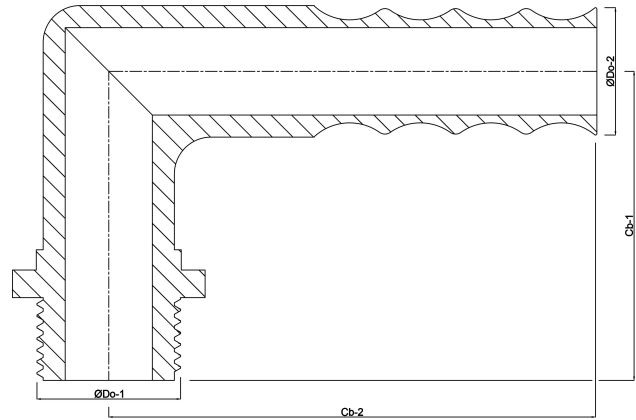

**Hose tail elbow 90° PA (nylon)
1/2" x 20 mm male thread x
hose tail 16bar white (0440544)**

TECHNICAL SPECIFICATIONS

Colour	white
Material	PA (nylon)
Connection	male thread x hose tail
Max. temperature	80 °C
Pressure	16 bar
Max. temp.	80 °C
Size	1/2" x 20 mm

DIMENSIONS

Cb-1	56.5 mm
Cb-2	50.8 mm
ØDo-1	1/2 "
ØDo-2	20 mm
β	90 °

Last modified date: 23/05/2026

Bosta UK Ltd.
Reflection House
Olding Road
Bury St. Edmunds
Suffolk
IP33 3TA
T +44 (0) 1284 716580
E enquiries@bosta.co.uk
<http://www.bosta.com>